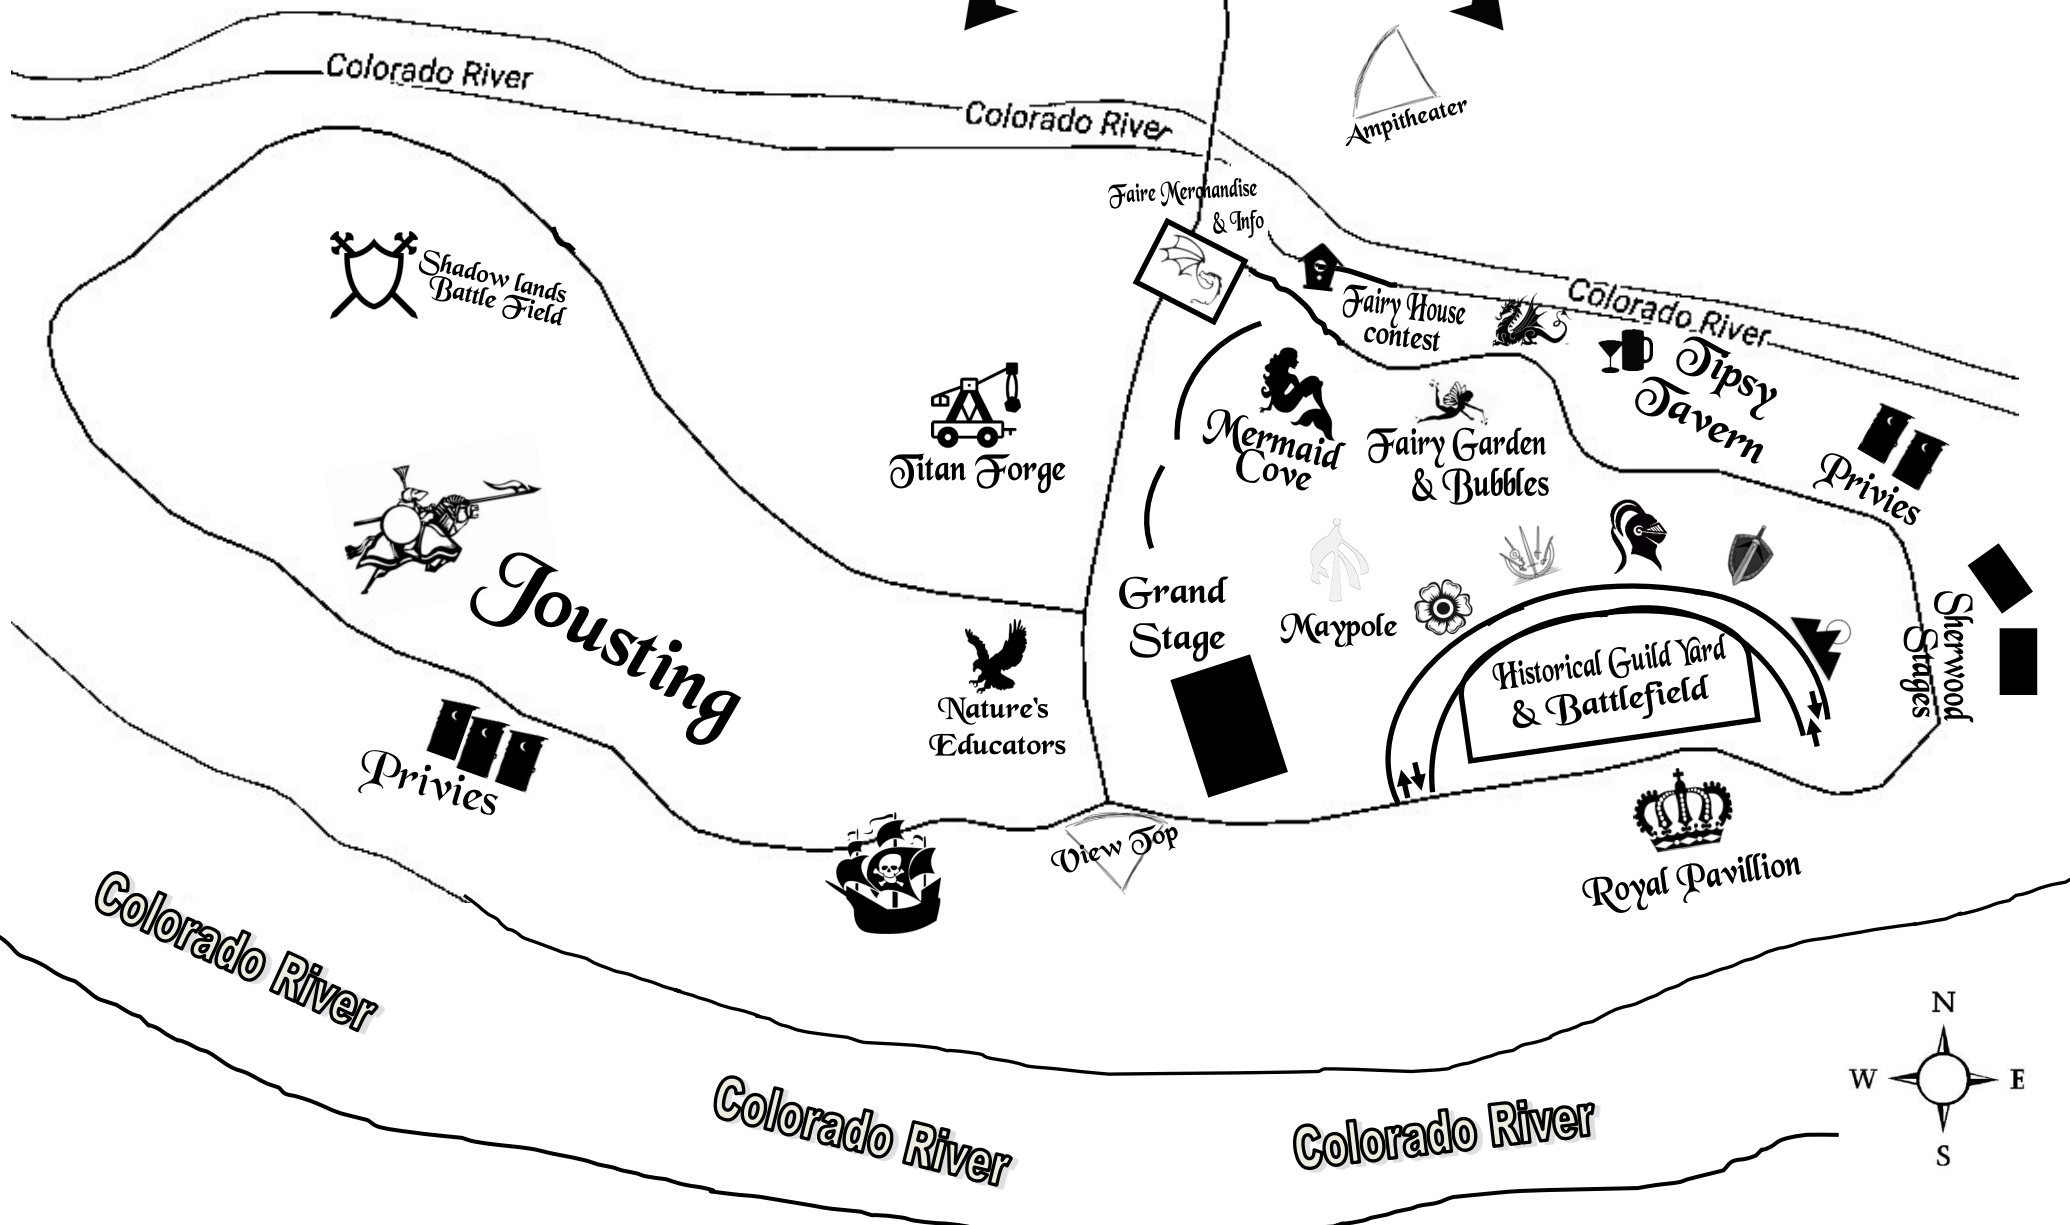

Entrance

Colorado River

Colorado River

Shadowlands
Battle Field

Jousting

Titan Forge

Nature's
Educators

View Top

Grand
Stage

Mermaid
Cove

Fairy Garden
& Bubbles

Maypole

Fairy House
contest

Amphitheater

Faire Merchandise
& Info

Colorado River

Topsy
Tavern

Privies

Historical Guild Yard
& Battlefield

Sherwood
Stages

Royal Pavillion

Colorado River

Colorado River

Colorado River